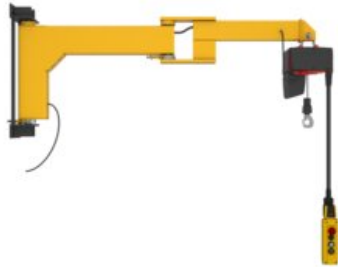

Wall Mounted Jib Crane BOY BW

Product information

Wall mounted slewing jib crane for indoor use.

The Vetter BOY jib handling crane with foldable jib arm is designed for safe and quick handling of small tools, parts etc. up to 250 kg. The articulating jib arm enables you to easily and precisely reach every corner of the workplace – the crane virtually slews around the corner.

Advantages:

- Foldable jib arm
- Large effective lifting height
- Compact design
- Easy slewing
- Can be mounted on a machine

Contact our crane department for more information.

Marking: According to standard, CE-marked