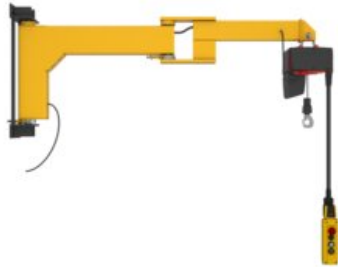

## Wall Mounted Jib Crane BOY BW

### Product information

Wall mounted slewing jib crane for indoor use.

The Vetter BOY jib handling crane with foldable jib arm is designed for safe and quick handling of small tools, parts etc. up to 250 kg. The articulating jib arm enables you to easily and precisely reach every corner of the workplace – the crane virtually slews around the corner.

Advantages:

- Foldable jib arm
- Large effective lifting height
- Compact design
- Easy slewing
- Can be mounted on a machine

Contact our crane department for more information.

**Marking:** According to standard, CE-marked