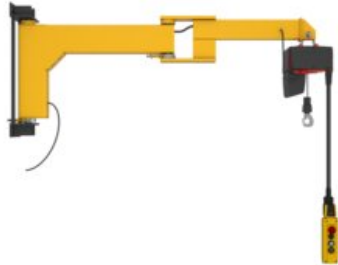

Wall Mounted Jib Crane BOY BW

Product information

Wall mounted slewing jib crane for indoor use.

The Vetter BOY jib handling crane with foldable jib arm is designed for safe and quick handling of small tools, parts etc. up to 250 kg. The articulating jib arm enables you to easily and precisely reach every corner of the workplace – the crane virtually slews around the corner.

Advantages:

- Foldable jib arm
- Large effective lifting height
- Compact design
- Easy slewing
- Can be mounted on a machine

Contact our crane department for more information.

Marking: According to standard, CE-marked