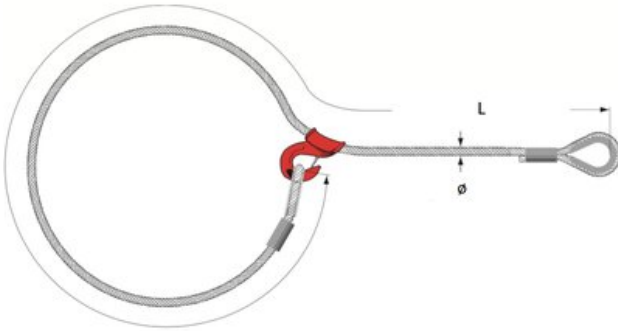

Wire Rope Sling - Choker

Product information

- Galvanized steel wire rope
- Alloy steel choker hook with safety latch

Depending on your needs, the eyes of the slings can be soft eyes or thimble equipped.

Marking: According to standard

Standard: EN 13414-1

Safety factor: 5:1